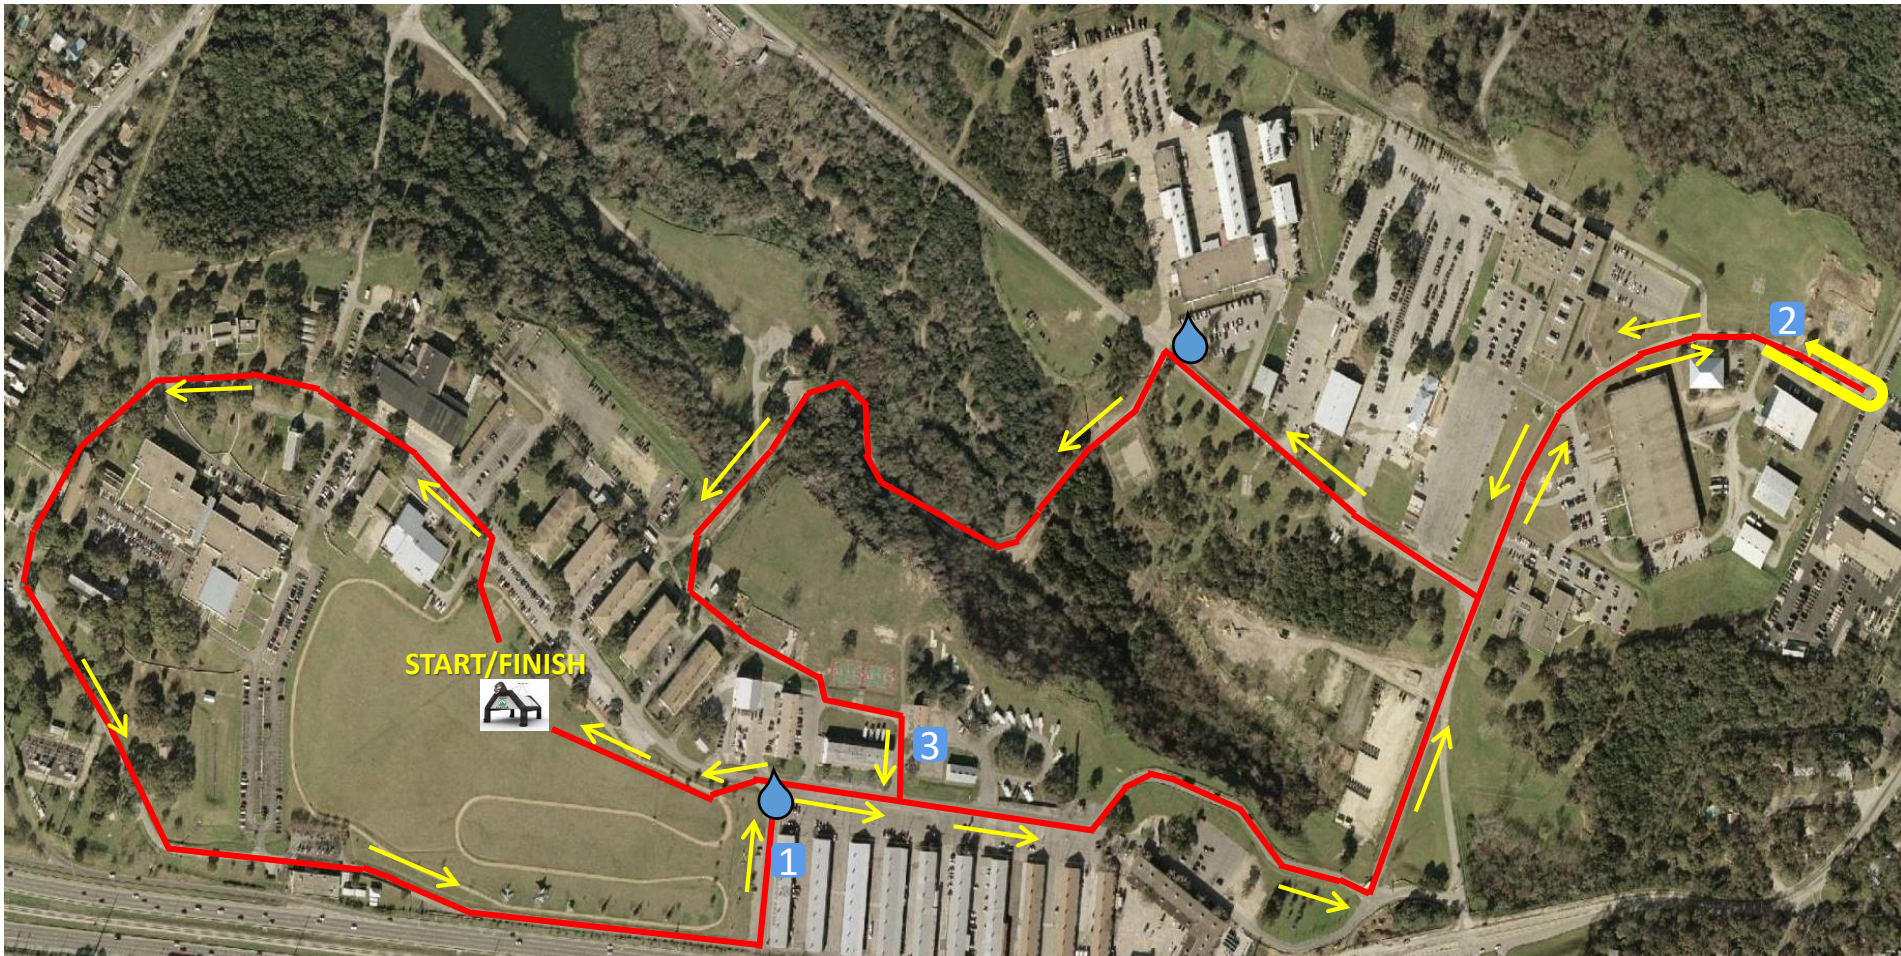

AUSTIN GORILLA RUN 2016 Course Map

Start/Finish

1

Mile Markers

Aid Station